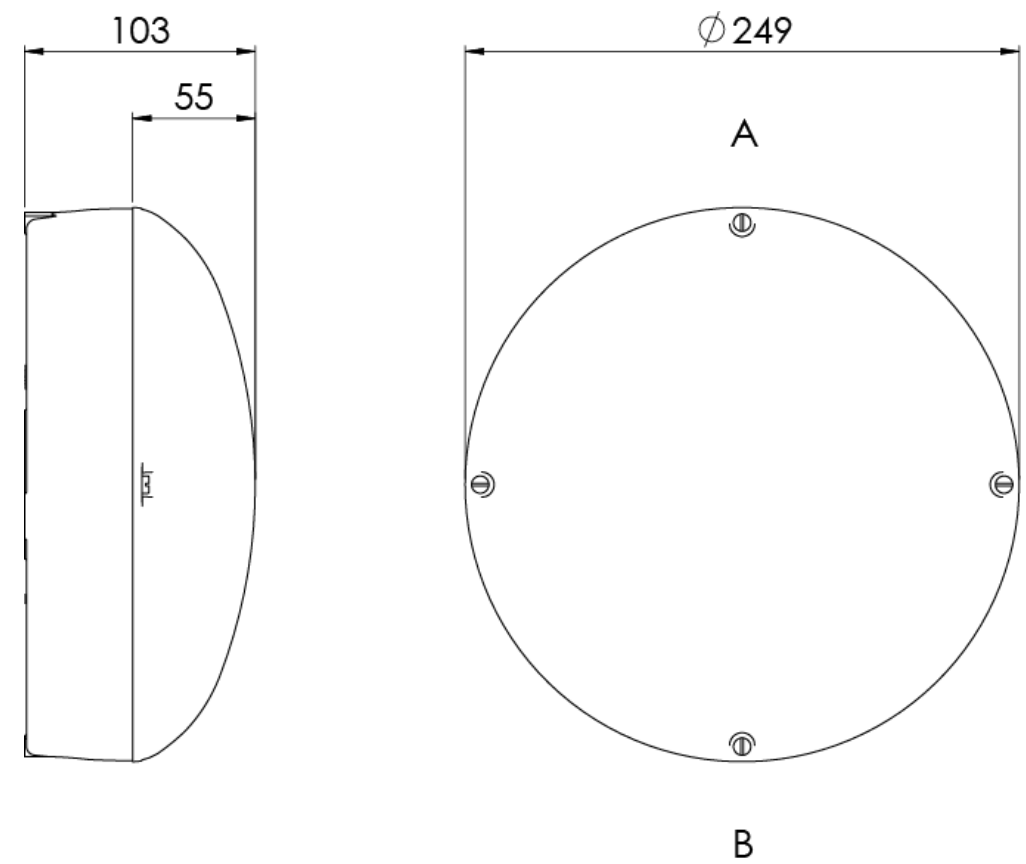

Dimensions (mm)

Photometric Data

Photometric data for CPS 2 without eyelid

Sample Order Code

CPS2-9LED + EMG + DD / B / OP (SMALL)

Luminaire	Emergency	Sensor	Finish*	Diffuser
CPS2	Emergency = EMG	Dusk to Dawn = DD Corridor Function = CF CF+Daylight Monitoring = CFDM Microwave = MWD	Black = B Grey = G White = W	Opal = OP