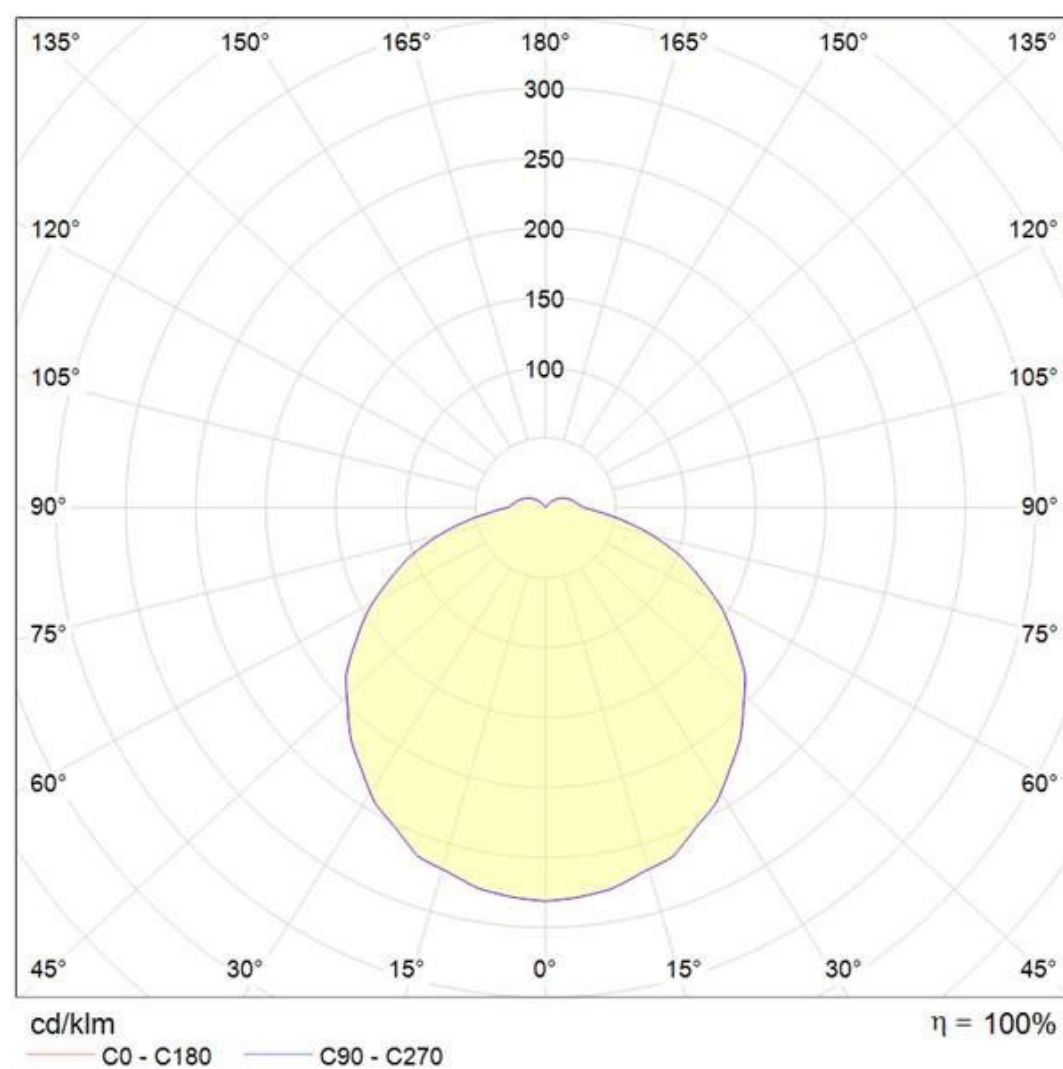

Dimensions (mm)

Photometric Data

Photometric data for CPS 2 without eyelid

Sample Order Code

CPS2-9LED + EMG + DD / B / OP (SMALL)

Luminaire	Emergency	Sensor	Finish*	Diffuser
CPS2	Emergency = EMG	Dusk to Dawn = DD Corridor Function = CF CF+Daylight Monitoring = CFDM Microwave = MWD	Black = B Grey = G White = W	Opal = OP