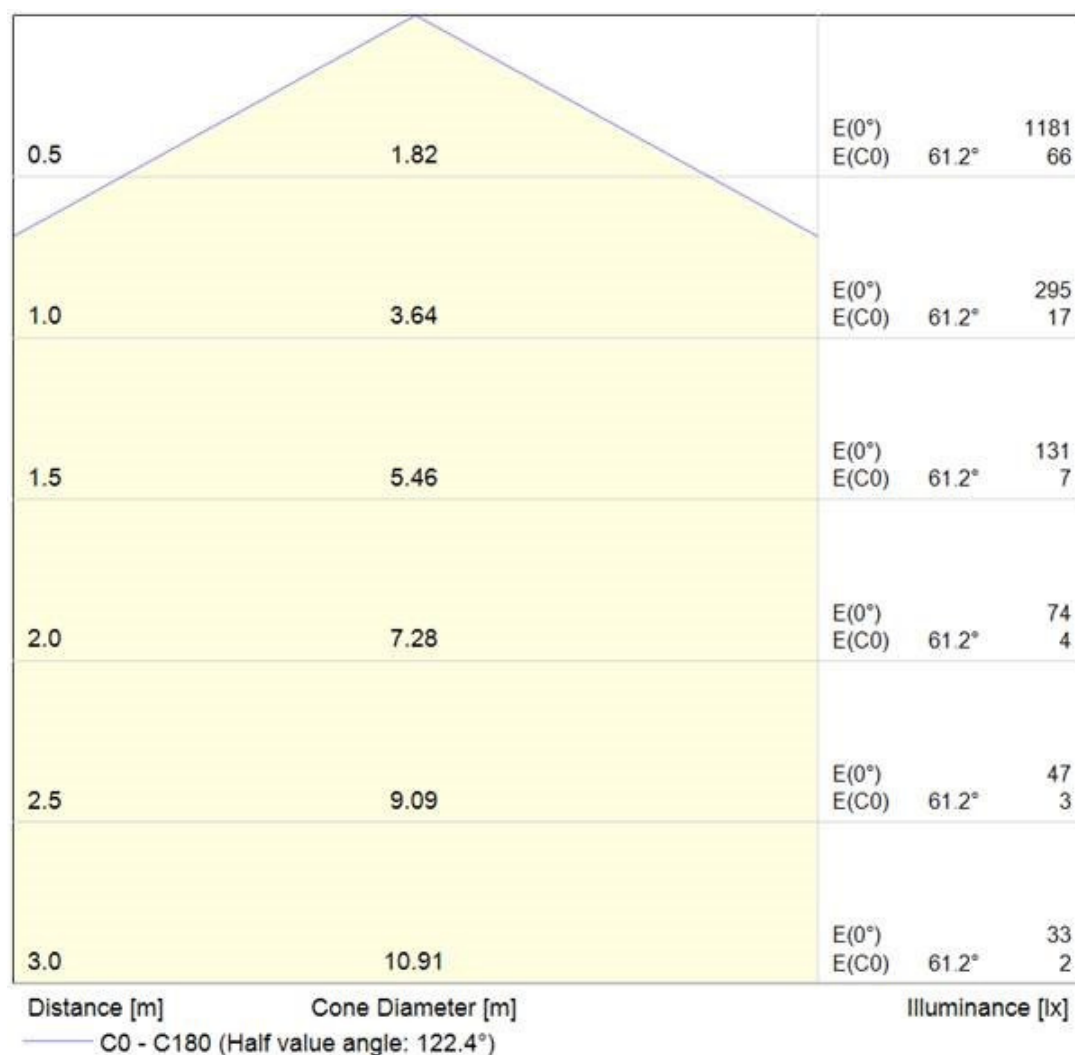

**Eyelid only available in Black.

***Supplied in a separate bag. Security screwdriver WS7115 required.

CE BS.EN60598-2-1 IP65

CPS 2 Small 9W LED

Technical Specifications

LUMINAIRE CHARACTERISTICS	
LEDs	Tridonic CLE ADV4
DRIVER	Constant Current
WORKING TEMP	-25°C to 50°C
EMERGENCY WORKING TEMP	-5°C to 50°C
SYSTEMS LUMENS	1600lm
EFFICACY	178lm/W
CRI	>80
CCT	4000K
LIFETIME	50,000hrs
IP RATING	IP65
IK RATING	IK10++
ELECTRICAL CHARACTERISTICS	
POWER	8.6W
VOLTAGE	23.4 – 25.5V
CURRENT	350mA

Dimensions (mm)

Photometric Data

Photometric data for CPS 2 without eyelid

Sample Order Code

CPS2-9LED + EMG + DD / B / OP (SMALL)

Luminaire	Emergency	Sensor	Finish*	Diffuser
CPS2	Emergency = EMG	Dusk to Dawn = DD Corridor Function = CF CF+Daylight Monitoring = CFDM Microwave = MWD	Black = B Grey = G White = W	Opal = OP