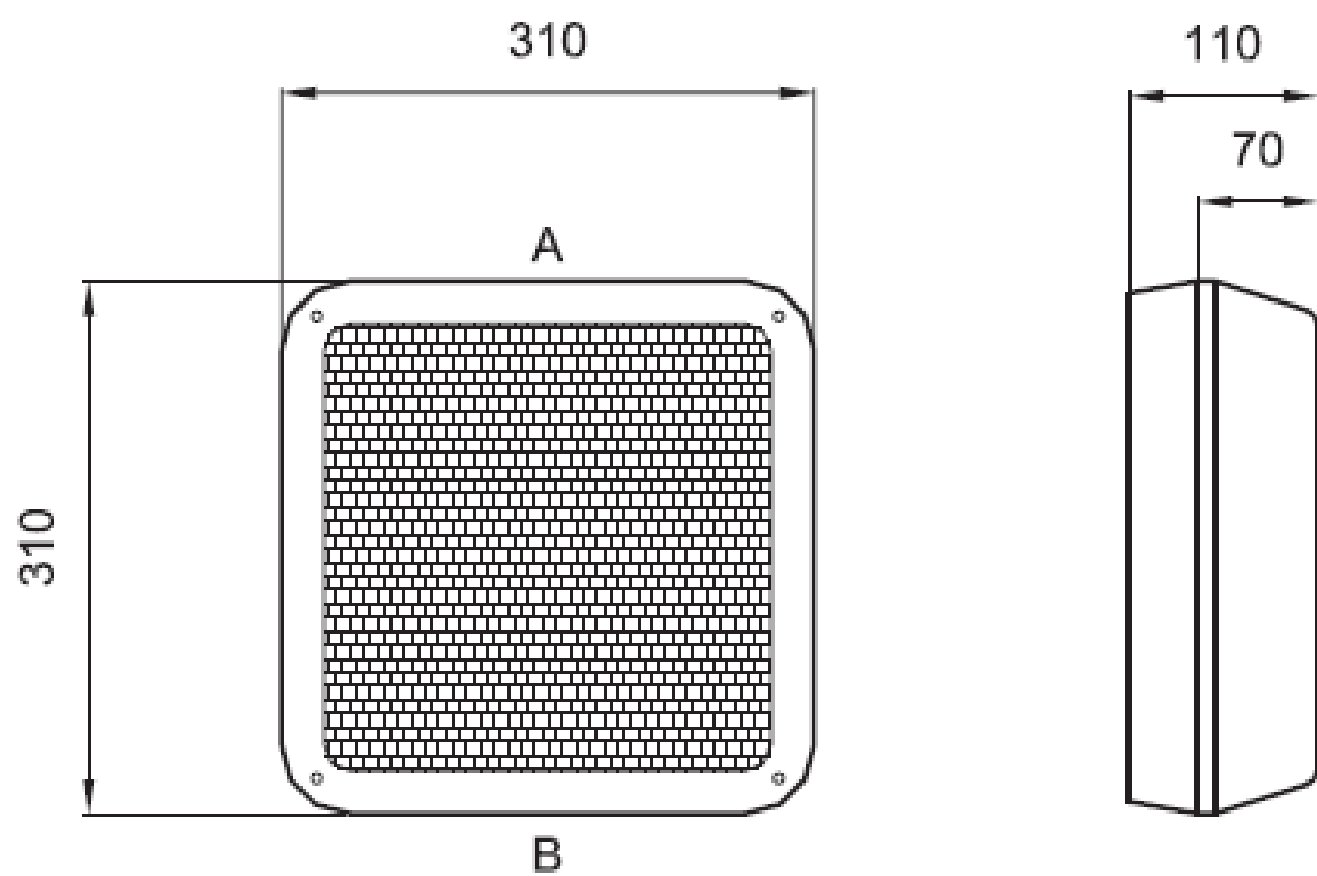

CE BS.EN60598-2-1 IP65

Quadlux, Fluorescent Coughtrie

Dimensions (mm)

Lamp Types

| | |
|--------|-----------|
| 28W 2D | QX.330-28 |
| 38W 2D | QX.330-38 |

Sample Order Code

| | | | | | | | | |
|------------------|---|------------------|---|--------------------------------------|---|------------------------------------|---|-------------------------|
| QX.300-28 | + | EMG | + | MWD | / | G | / | OP |
| Luminaire | | Emergency | | Sensor | | Finish | | Diffuser |
| QX.300 | | Emergency = EMG | | Dusk to Dawn = DD Microwave = MWD | | Black = B Grey = G White = W | | Opal = OP Clear = CL |