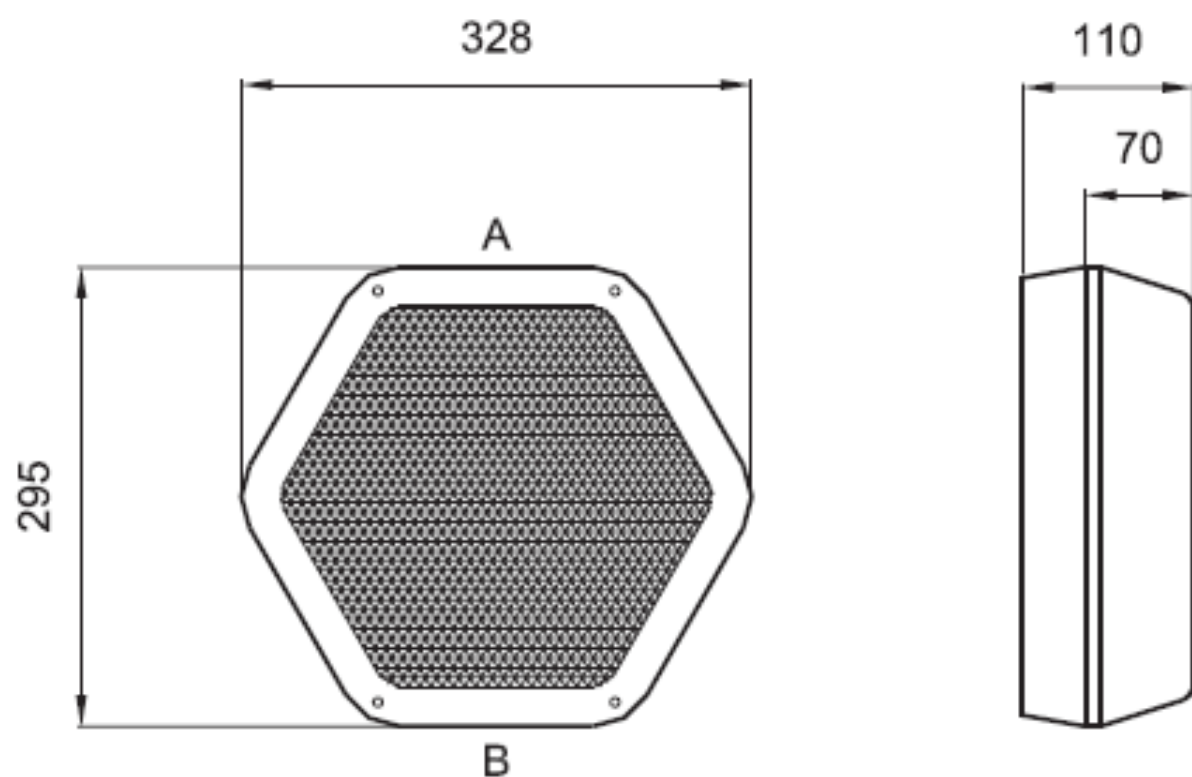

CE BS.EN60598-2-1 IP65

Hexagon, Fluorescent Coughtrie

Dimensions (mm)

Lamp Types

28W 2D	HX.330-28
38W 2D	HX.330-38
55W 2D	HX.330-55
2x11W PL	HX.330-211
2x18W L	HX.330-218

Sample Order Code

HX.300-28	+	EMG	+	DD	/	G	/	OP
Luminaire		Emergency		Sensor		Finish		Diffuser
HX.300		Emergency = EMG		Dusk to Dawn = DD Microwave = MWD		Black = B Grey = G White = W		Opal = OP Clear = CL