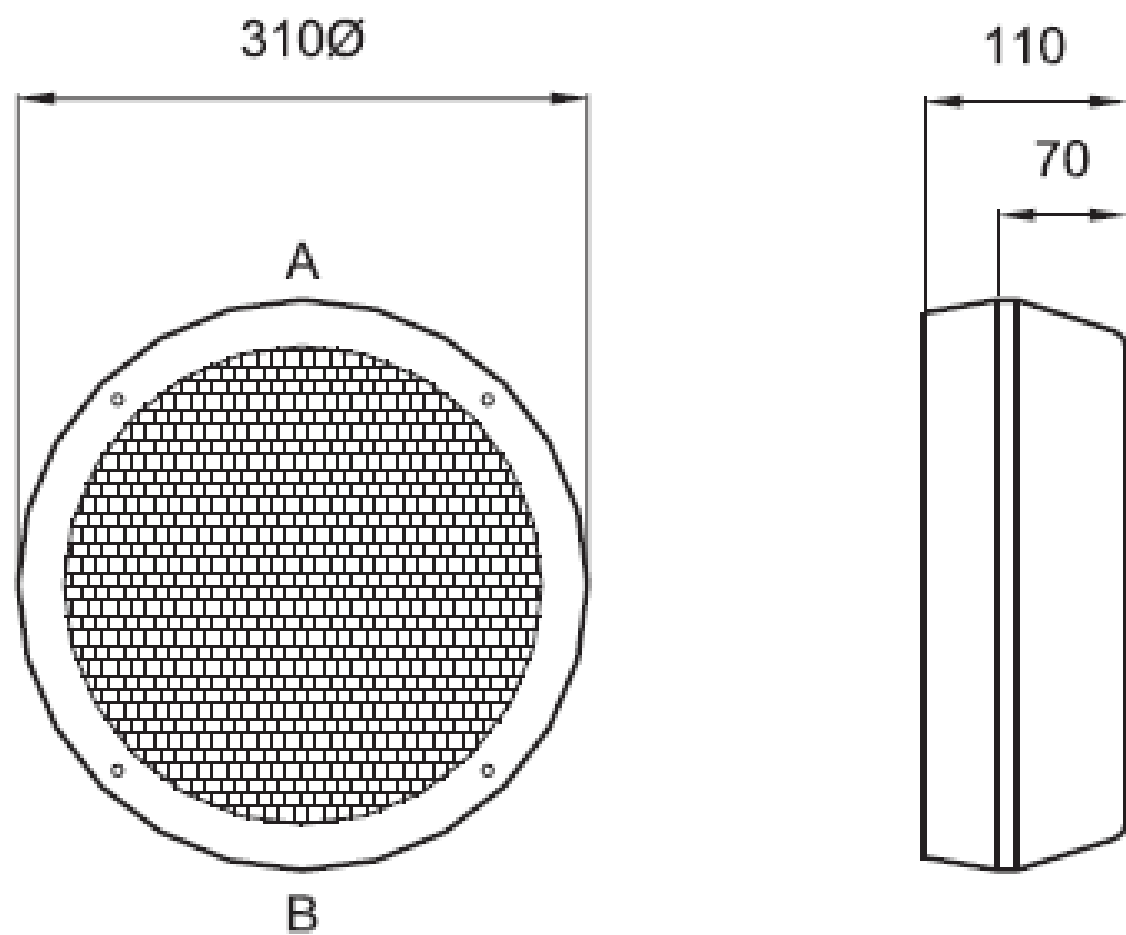

Dimensions (mm)

Lamp Types

16W 2D	CX.330-16
28W 2D	CX.330-28
38W 2D	CX.330-38
55W 2D	CX.330-55
2x11 W PLC	CX.330-211
2x18 W PLC	CX.330-218

Sample Order Code

CX.300-211	+	EMG	+	DD	/	W	/	OP
Luminaire		Emergency		Sensor		Finish		Diffuser
CX.300		Emergency = EMG		Dusk to Dawn = DD Microwave = MWD		Black = B Grey = G White = W		Clear = CL Opal = OP