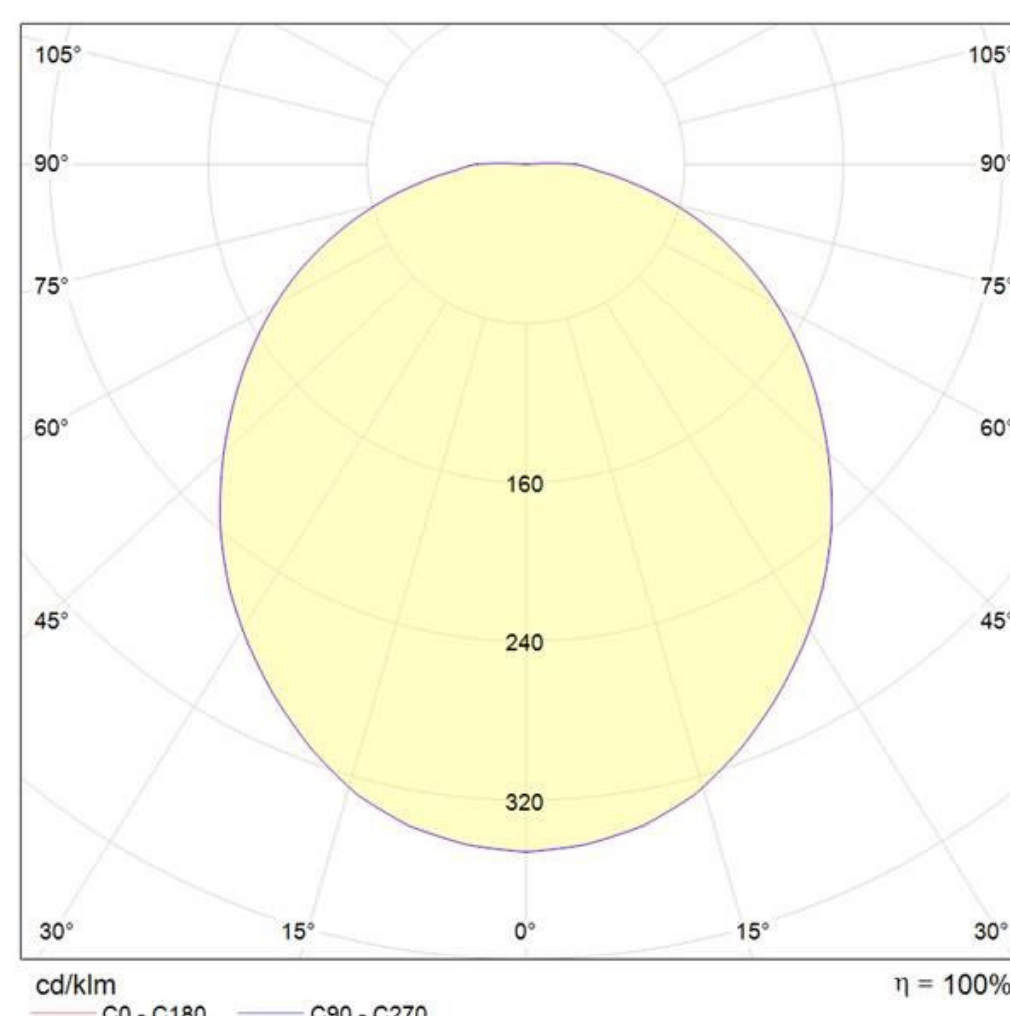

Photometric Data

Sample Order Code

CX.300-15LED	+	EMG	+	DD	/	G	/	CL
Luminaire		Emergency		Sensor		Finish		Diffuser
CX.300		Emergency = EMG		Dusk to Dawn = DD Corridor Function = CF CF+Daylight Monitoring = CFDM Microwave = MWD		Black = B Grey = G White = W		Opal = OP Clear = CL

CX.300-15LED+EMG+DD/G/CL = 15WLED, Emergency, Dusk to Dawn, Grey, Clear Diffuser