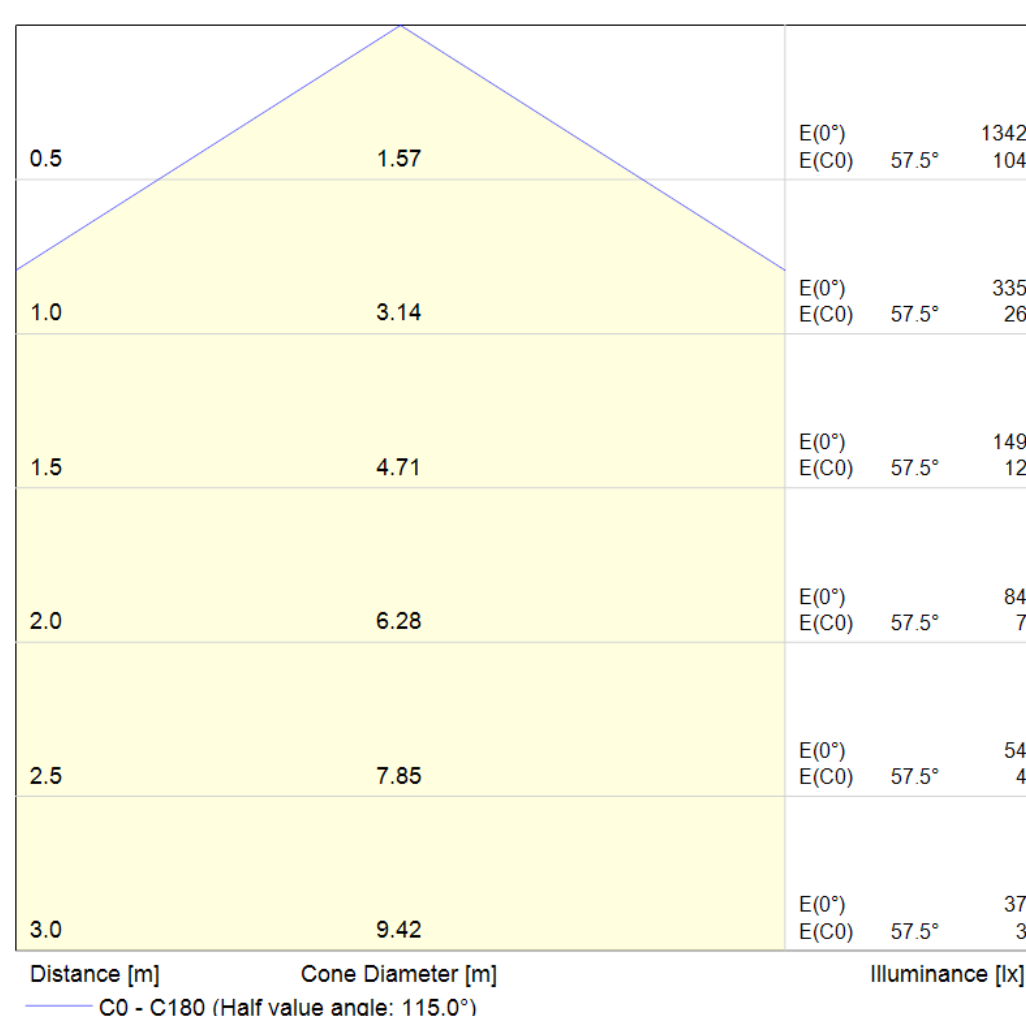

Photometric Data

Sample Order Code

CX.300-15LED	+	EMG	+	DD	/	G	/	CL
Luminaire		Emergency		Sensor		Finish		Diffuser
CX.300		Emergency = EMG		Dusk to Dawn = DD Corridor Function = CF CF+Daylight Monitoring = CFDM Microwave = MWD		Black = B Grey = G White = W		Opal = OP Clear = CL

CX.300-15LED+EMG+DD/G/CL = 15WLED, Emergency, Dusk to Dawn, Grey, Clear Diffuser