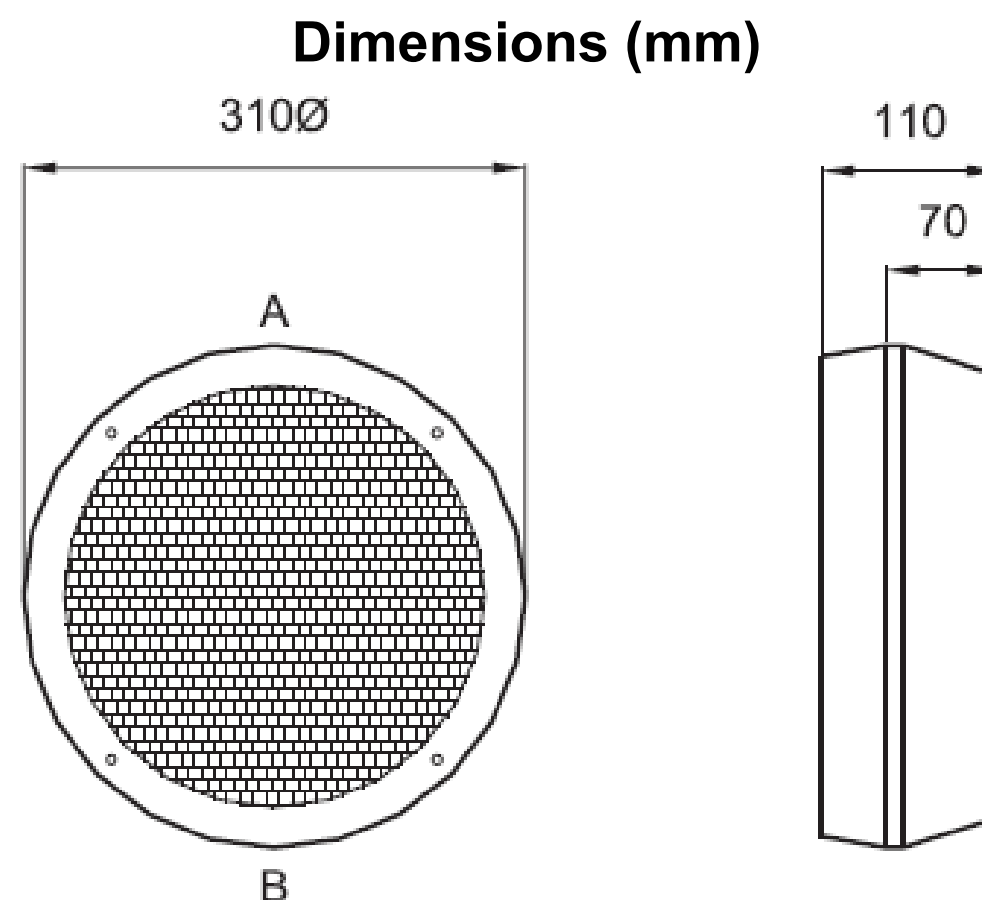

CE BS.EN60598-2-1 IP65

Technical Specifications

LUMINAIRE CHARACTERISTICS	
LEDs	Tridonic CLE G4
DRIVER	Constant current
WORKING TEMP	-25°C to 50°C
EMERGENCY WORKING TEMP	-5°C to 50°C
SYSTEM LUMENS	1100lm
EFFICACY	82.7lm/W
CRI	>80
CCT	4000K
LIFETIME	50,000hrs
IP RATING	IP65
IK RATING	IK10++
ELECTRICAL CHARACTERISTICS	
POWER	13.3W
VOLTAGE	25.3 – 28.7V
CURRENT	500mA