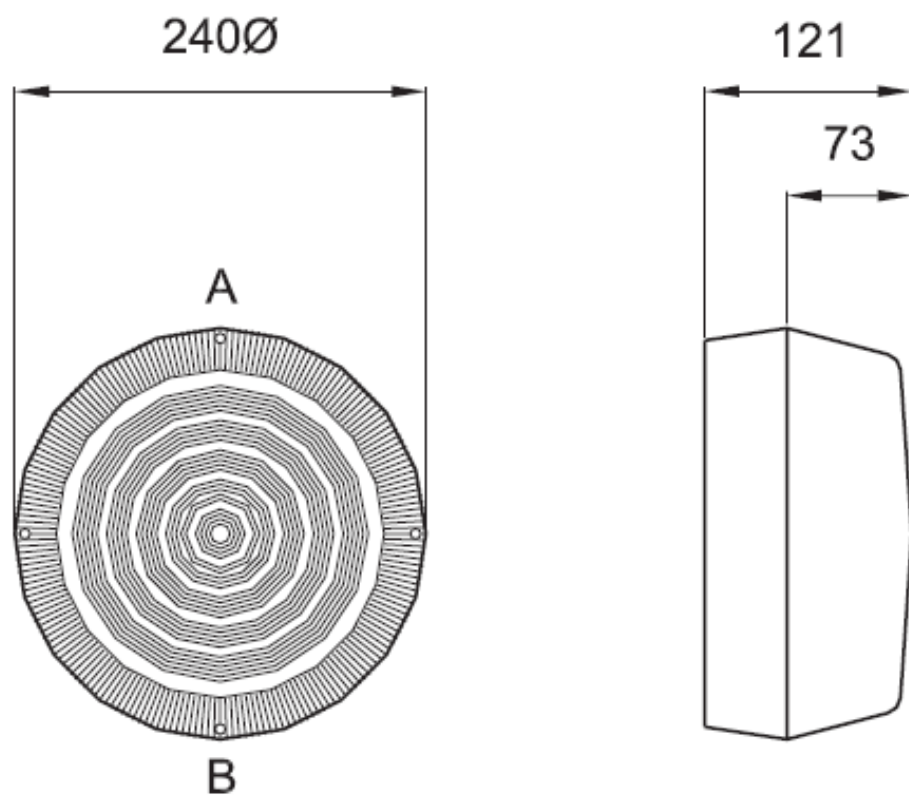

CE BS.EN60598-2-1 IP65

CPS Small, Fluorescent Coughtrie

Dimensions (mm)

Lamp Types

16W 2D	CPS.16
21W 2D	CPS.21
2x9W PL	CPS.29S
100W GLS	CPS.10

Sample Order Code

CPS-16	+	EMG	+	DD	/	W	/	OP (SMALL)
Luminaire		Emergency		Sensor		Finish		Diffuser
CPS		Emergency = EMG		Dusk to Dawn = DD Microwave = MWD		Black = B Grey = G White = W		Opal = OP Clear = CL