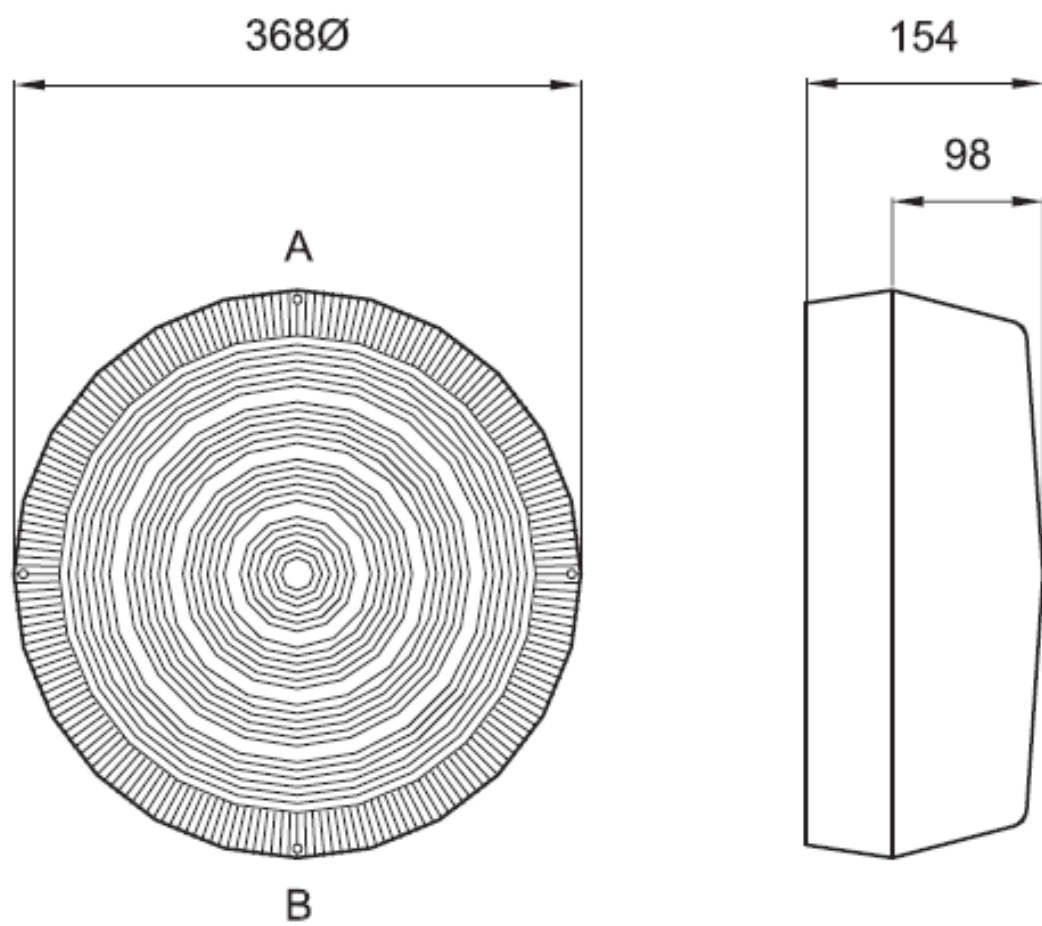

CE BS.EN60598-2-1 IP65

CPS Large, Fluorescent Coughtrie

Dimensions (mm)

Lamp Types

28W 2D	CPS-28
38W 2D	CPS-38
55W 2D	CPS-55
2x60W PLC	CPS-260P
2x18W PLC	CPS-218P
100W	CPS-10
40W T5	CPS-40

Sample Order Code