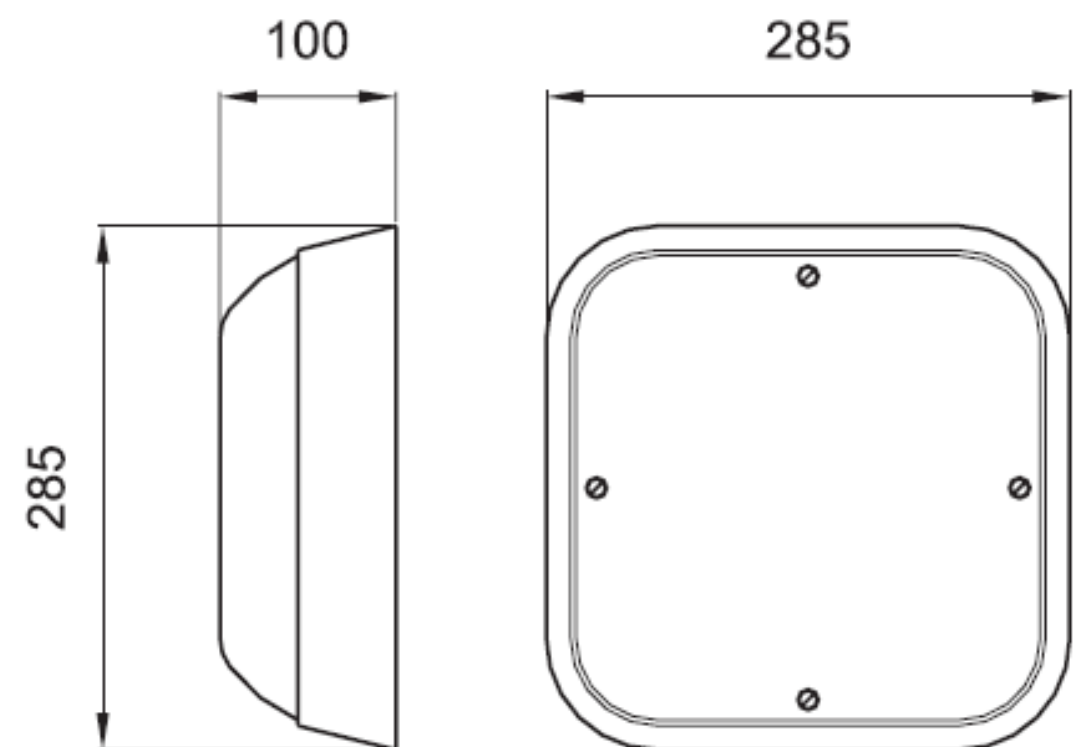

Technical Specifications

LUMINAIRE CHARACTERISTICS	
LEDs	Tridonic CLE G4
DRIVER	Constant current
WORKING TEMP	-25°C to 50°C
EMERGENCY WORKING TEMP	-5°C to 50°C
SYSTEM LUMENS	1645lm
EFFICACY	122lm/W
CRI	>80
CCT	4000K
LIFETIME	50,000hrs
IP RATING	IP65
IK RATING	IK10++
ELECTRICAL CHARACTERISTICS	
POWER	13.5W
VOLTAGE	34.1 – 39V
CURRENT	350mA

Dimensions (mm)