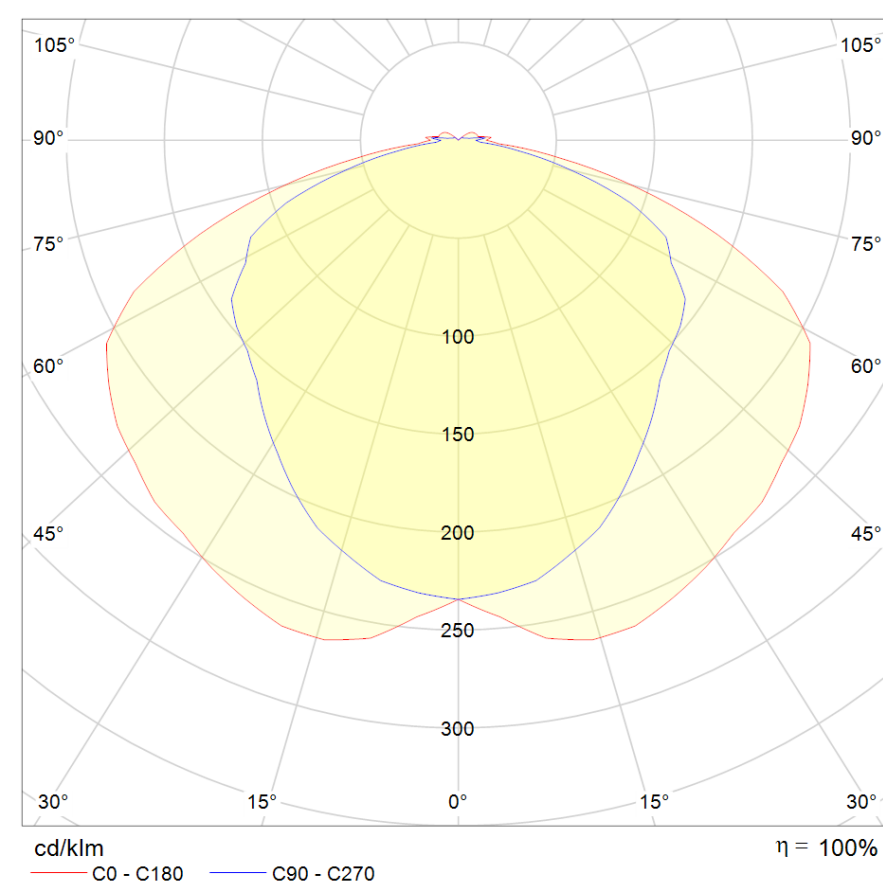

Dimensions (mm)

Photometric Data

Sample Order Code

AZQ.290-13LED	+	EMG	+	MWD	/	G	/	OP
Luminaire		Emergency		Sensor		Finish		Diffuser
AZQ.290		Emergency = EMG		Dusk to Dawn = DD Corridor Function = CF CF+Daylight Monitoring = CFDM Microwave = MWD		Black = B Grey = G White = W		Opal = OP Clear = CL