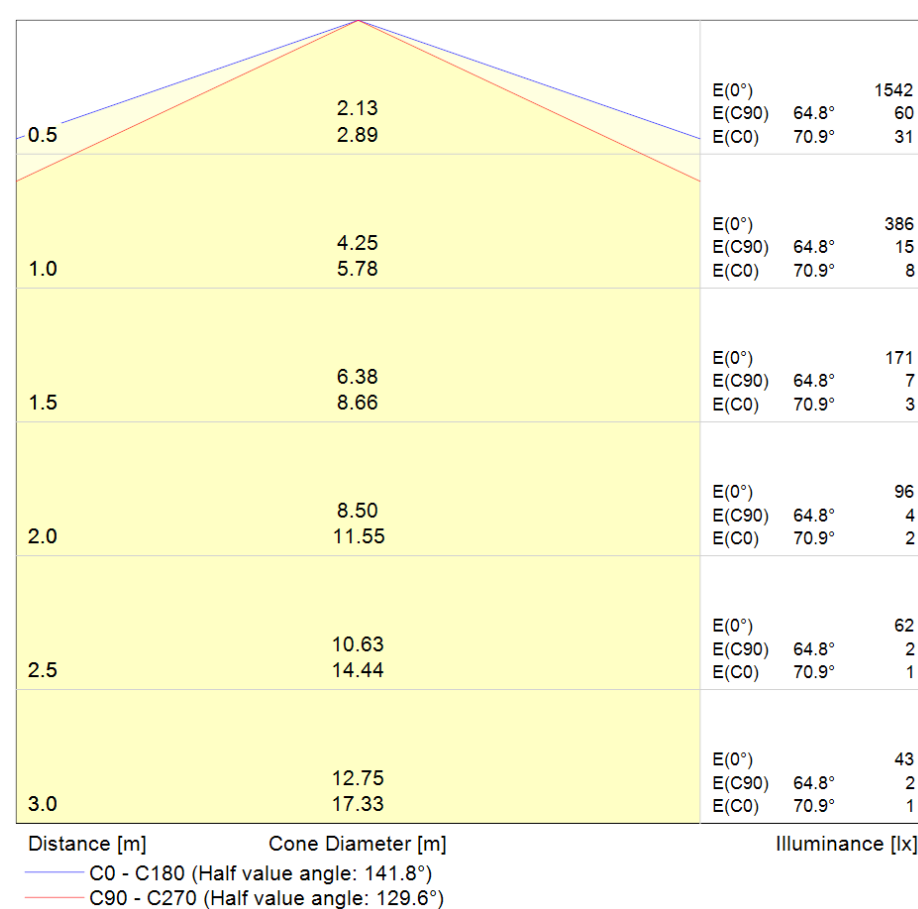

Photometric Data

Sample Order Code

AZQ.290-13LED	+	EMG	+	MWD	/	G	/	OP
Luminaire		Emergency		Sensor		Finish		Diffuser
AZQ.290		Emergency = EMG		Dusk to Dawn = DD Corridor Function = CF CF+Daylight Monitoring = CFDM Microwave = MWD		Black = B Grey = G White = W		Opal = OP Clear = CL

AZQ.290-13LED+EMG+MWD/G/OP = 13WLED, Emergency, Microwave, Grey, Opal Diffuser