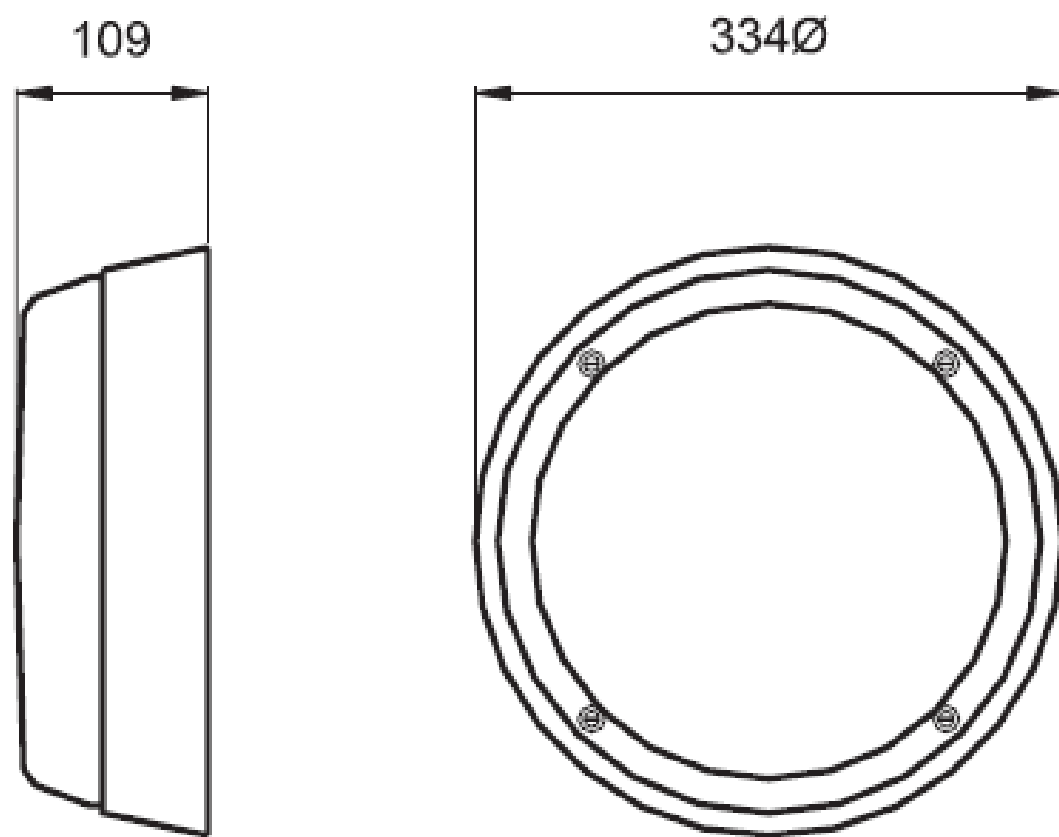

CE BS.EN60598-2-1 IP65

Azilux Circular, Fluorescent **Coughtrie**

Dimensions (mm)

Lamp Types

16W 2D	AZC.330-16
28W 2D	AZC.330-28
38W 2D	AZC.330-38

Sample Order Code

AZC.330-28 + EMG + MWD / B / OP

Luminaire	Emergency	Sensor	Finish	Diffuser
AZC.330	Emergency = EMG	Dusk to Dawn = DD Microwave = MWD	Black = B Grey = G White = W	Opal = OP Clear = CL